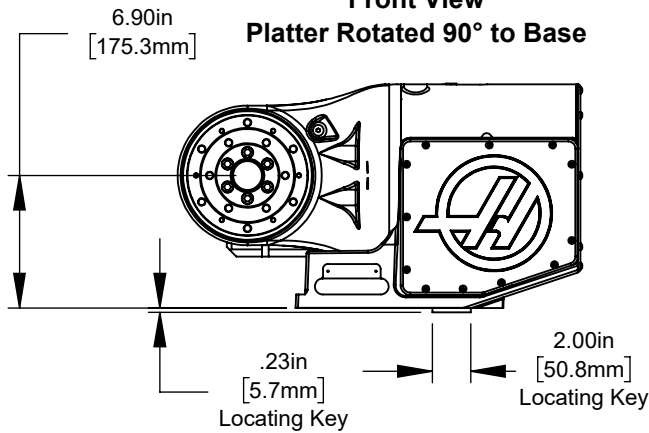

Top View
Platter Rotated 90° to Base

Top View

Front View
Platter Rotated 90° to Base

Front View

8X Ø .27in [6.8mm] THRU ALL
└─┘ Ø .41in [10.3mm] ▽ .26in [6.5mm]

Ø 2.20in [55.9mm]
Bolt Hole Circle

8X Ø .16in [4.0mm] ▽ .49in [12.4mm]
10-32 UNF - 2B ▽ .38in [9.7mm]

DETAIL A
SCALE 1 : 5

Bottom View