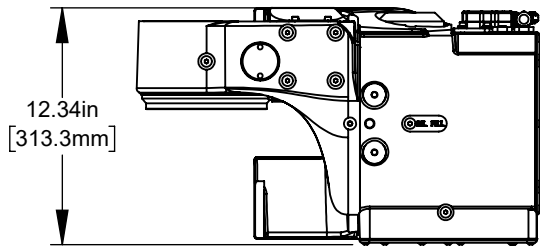

Top View
Platter Rotated 90° to Base

Top View

Front View
Platter Rotated 90° to Base

Front View

8X Ø .27in [6.8mm] THRU ALL
└─┘ Ø .41in [10.3mm] ▽ .26in [6.5mm]

Ø 2.20in [55.9mm]
Bolt Hole Circle

8X Ø .16in [4.0mm] ▽ .49in [12.4mm]
10-32 UNF - 2B ▽ .38in [9.7mm]

DETAIL A
SCALE 1 : 5

Bottom View