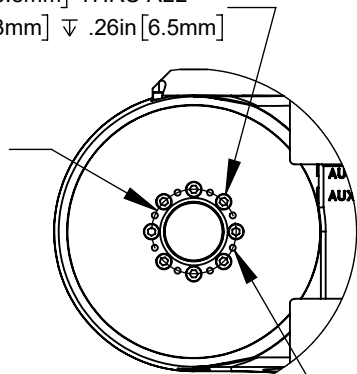

Top View
Platter Rotated 90° to Base

Top View

Front View
Platter Rotated 90° to Base

Front View

8X Ø .27in [6.8mm] THRU ALL
└─┘ Ø .41in [10.3mm] ▽ .26in [6.5mm]

Ø 2.20in [55.9mm]
Bolt Hole Circle

8X Ø .16in [4.0mm] ▽ .49in [12.4mm]
10-32 UNF - 2B ▽ .38in [9.7mm]

DETAIL A
SCALE 1 : 5

Bottom View