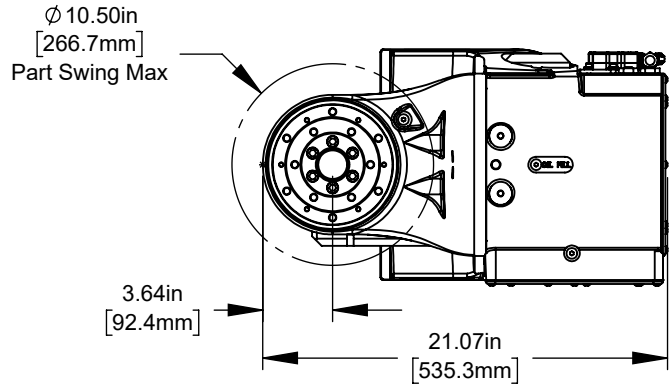

Top View
Platter Rotated 90° to Base

Top View

Front View
Platter Rotated 90° to Base

Front View

8X Ø .27in [6.8mm] THRU ALL
└─┘ Ø .41in [10.3mm] ▽ .26in [6.5mm]

Ø 2.20in [55.9mm]
Bolt Hole Circle

8X Ø .16in [4.0mm] ▽ .49in [12.4mm]
10-32 UNF - 2B ▽ .38in [9.7mm]

DETAIL A
SCALE 1 : 5

Bottom View