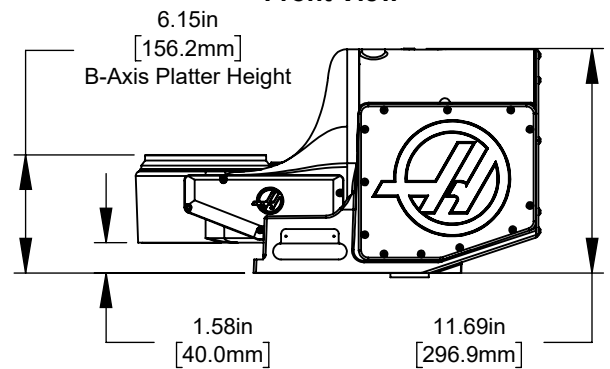

Top View
Platter Rotated 90° to Base

Top View

Front View
Platter Rotated 90° to Base

Front View

8X Ø .27in [6.8mm] THRU ALL
└─┘ Ø .41in [10.3mm] ▽ .26in [6.5mm]

Ø 2.20in [55.9mm]
Bolt Hole Circle

8X Ø .16in [4.0mm] ▽ .49in [12.4mm]
10-32 UNF - 2B ▽ .38in [9.7mm]

DETAIL A
SCALE 1 : 5

Bottom View